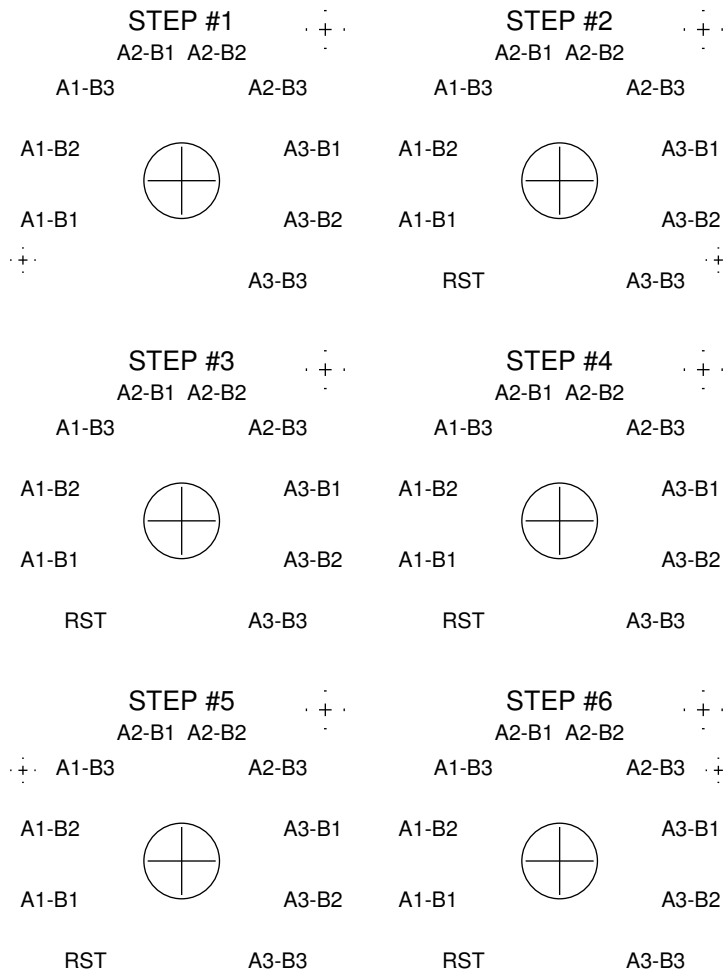

SEQUENTIAL ROUTER

IN #1	SHIFT IN	RESET	OUT A
-	-	-	-
+	+	+	+
-	-	-	-
+	+	+	+
-	-	-	-
+	+	+	+
-	-	-	-
+	+	+	+
-	-	-	-