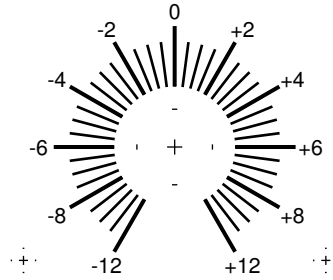

AUTO-BEND

SEMITONES #1

SEMITONES #2

GATE IN

OFF OFF

OUTPUT #1

OUTPUT #2

+