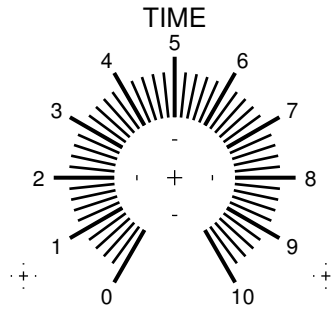

AUTO-BEND

SEMITONES #1

SEMITONES #2

GATE IN

OFF OFF

OUTPUT #1

OUTPUT #2

+