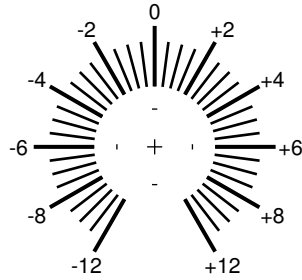

AUTO-BEND

SEMITONES #1

SEMITONES #2

GATE IN

OFF OFF

OUTPUT #1

OUTPUT #2

+